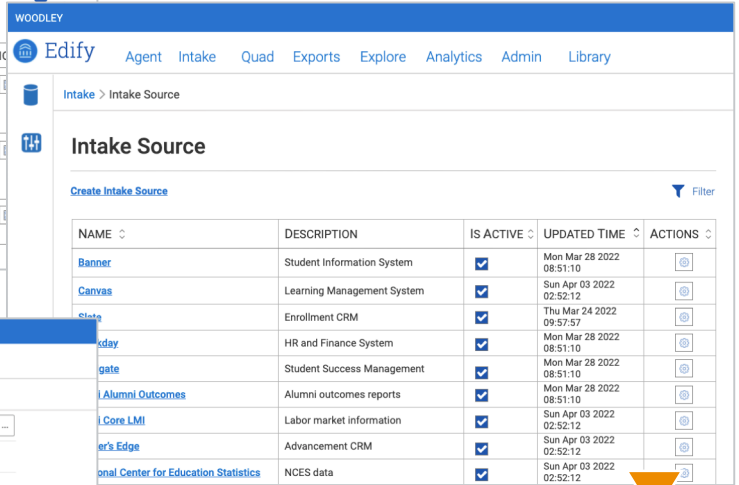

#### Extend your team's capacity

PROFESSIONAL SERVICE HOURS

*Support to meet you where you are: Your use of Edify can be self-service, partially, or fully managed by EAB*

Learn more and request a demo at [eab.com/Edify](https://eab.com/Edify).

# Activate Digital Excellence on Your Campus

At the core of Edify is a transparent and higher education-specific data model.

Edify can ingest data through a library of pre-built higher education system connectors or custom extraction.