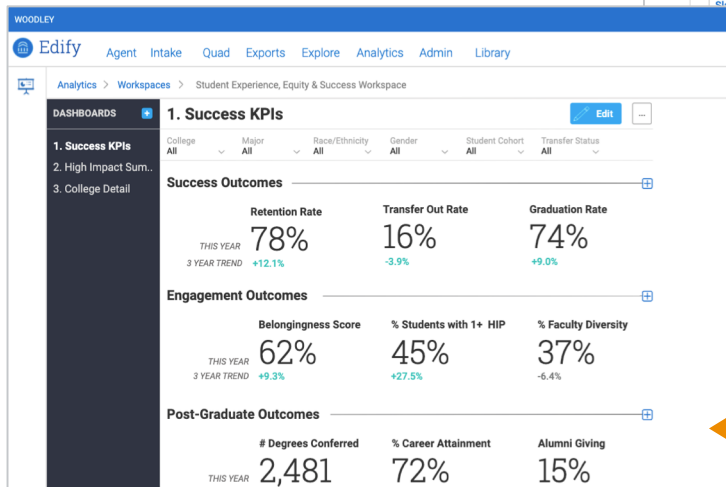

# Activate Digital Excellence on Your Campus

At the core of Edify is a transparent and higher education-specific data model.

Edify can ingest data through a library of pre-built higher education system connectors or custom extraction.